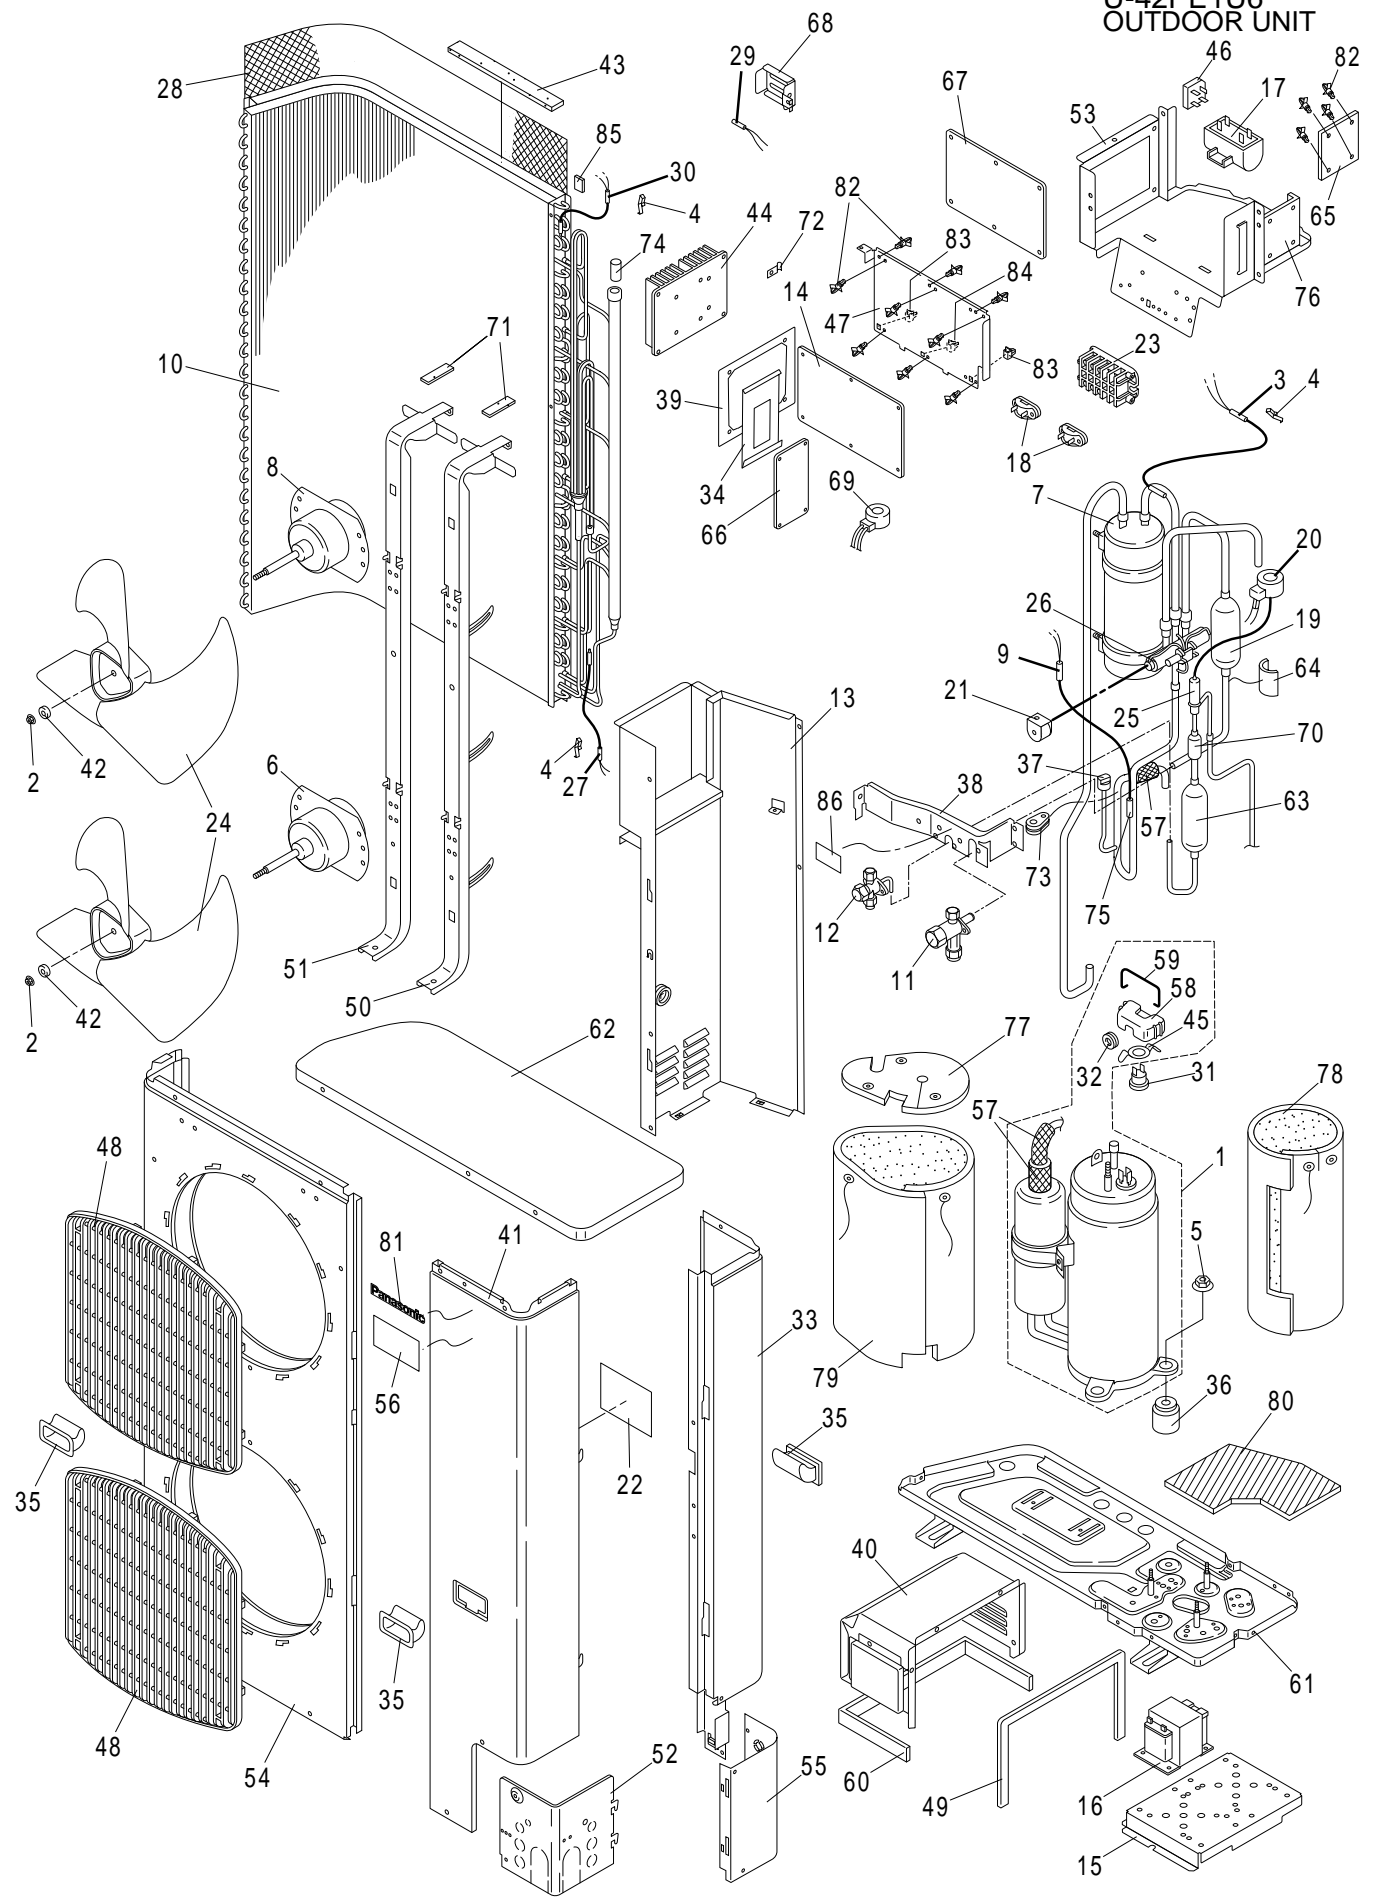

U-42PE1U6 OUTDOOR UNIT

ATTENTION!

To ensure correct parts supply, please let us know the following,

Part No. when you make service parts order:

1.Part No. 2.Description 3.Q'ty 4.Volts-Hz-Ph 5.Product Mode No.

U-42PE1U6
OUTDOOR UNIT

KeyNo.	Part No.	Description	Model Number	Q'ty	Reference No.
* 1	CV 6231843188	Compressor Ass'y(INV)	C-9RVN273H0W	1	8540452530100
2	CV 6380126705	Domed Cap Nuts		2	3927506010
* 3	CV 6231664158	Thermistor(TS)		1	1FA4V2E011900
4	CV 6231485876	Mounting Thermostat		3	8522530322401
5	CV 6230296497	Nut Special Ass'y		3	8510239510201
* 6	CV 6231915717	Fan Motor	DAJ12-95B61A-CR	1	1FA4M4A012000
7	CV 6233113593	Accumulator Ass'y		1	8540451753101
* 8	CV 6231916073	Fan Motor	DAJ12-95B61B-CR	1	1FA4M4A012100
* 9	CV 6231664141	Thermistor(TD)	DTNC583G3UTKS236	1	1FA4V2E012000
* 10	CV 6231812382	Heat Exch Ass'y		1	8540412449200
11	CV 6231811965	Valve Ass'y 5/8 in.		1	8540450628500
12	CV 6231811958	Valve Ass'y 3/8 in.		1	8540450432300
13	CV 6231916080	Partition Plate Ass'y		1	85402516322H2
* 14	CV 6231921909	Controller Ass'y	CR-CH4872R	1	8549953605286
15	CV 6231811927	Mounting Plate		1	8542236196301
* 16	CV 6231709729	Reactor	R202AB	1	1FA4L5C004600
* 17	CV 6231527347	Fixed Capacitor	RU23B606R2398X	1	1FA4C1A009400
18	CV 6231407595	Clip Wire		2	8522530416700
19	CV 6231849579	Muffler		1	8542451918400
* 20	CV 6231715874	Magnetic Coil(MOV)	UKV-U013E	1	1FA4L8A019700
* 21	CV 6231915779	Magnetic Coil Ass'y(20S)	STF-01AQ503UA1	1	8FA0525117600
22	CV 6231916097	Elec. Wiring Diagram		1	8FA2525771900
* 23	CV 6233027265	Terminal Base	HP-T3041-E2C6-L2	1	1FA4J3A030000
24	CV 6231736893	Propeller Fan Ass'y		2	8542253910610
* 25	CV 6231704144	Solenoid Control Valve	UKV-25D	1	8542454814900
* 26	CV 6231916103	Reversing Valve	STF-04U1G	1	8542450819100
* 27	CV 6231812603	Thermistor(C1)	DTN-C532G3H-TKS2	1	1FA4V2E030800
28	CV 6231104517	Guard		1	8542111316700
* 29	CV 6231664233	Thermistor(TO)	DTNC532G3HTKS238	1	1FA4V2E011600
* 30	CV 6231664165	Thermistor(C2)	DTNC532G3HTKS233	1	1FA4V2E011800
* 31	CV 6231915793	Thermostat(OLR)	CS-7L110	1	4233960062
32	CV 6231695190	Eyelet Rubber Lead Wire		1	8012530412600
33	CV 6231916110	Rear Panel		1	85421103367H2
34	CV 6231915847	Sheet		1	1FA4G1A008900
35	CV 6231812115	Knob		3	85421311131H1
36	CV 6231450577	Cushion Rubber		3	8192692010700
* 37	CV 6231915830	Switch Ass'y(63PH)	ACB-4UB3002W	1	8FA0525703700
38	CV 6231812092	Support valve		1	8542412932501
39	CV 6231915823	Sheet		1	1FA4G1A008800
40	CV 6231812078	Mounting Plate Ass'y		1	8540232368701

NOTE: Metal and plastic parts will be supplied basically with necessary heat insulation pads or packing. Each key number with an asterisk (*) means the recommended service parts.