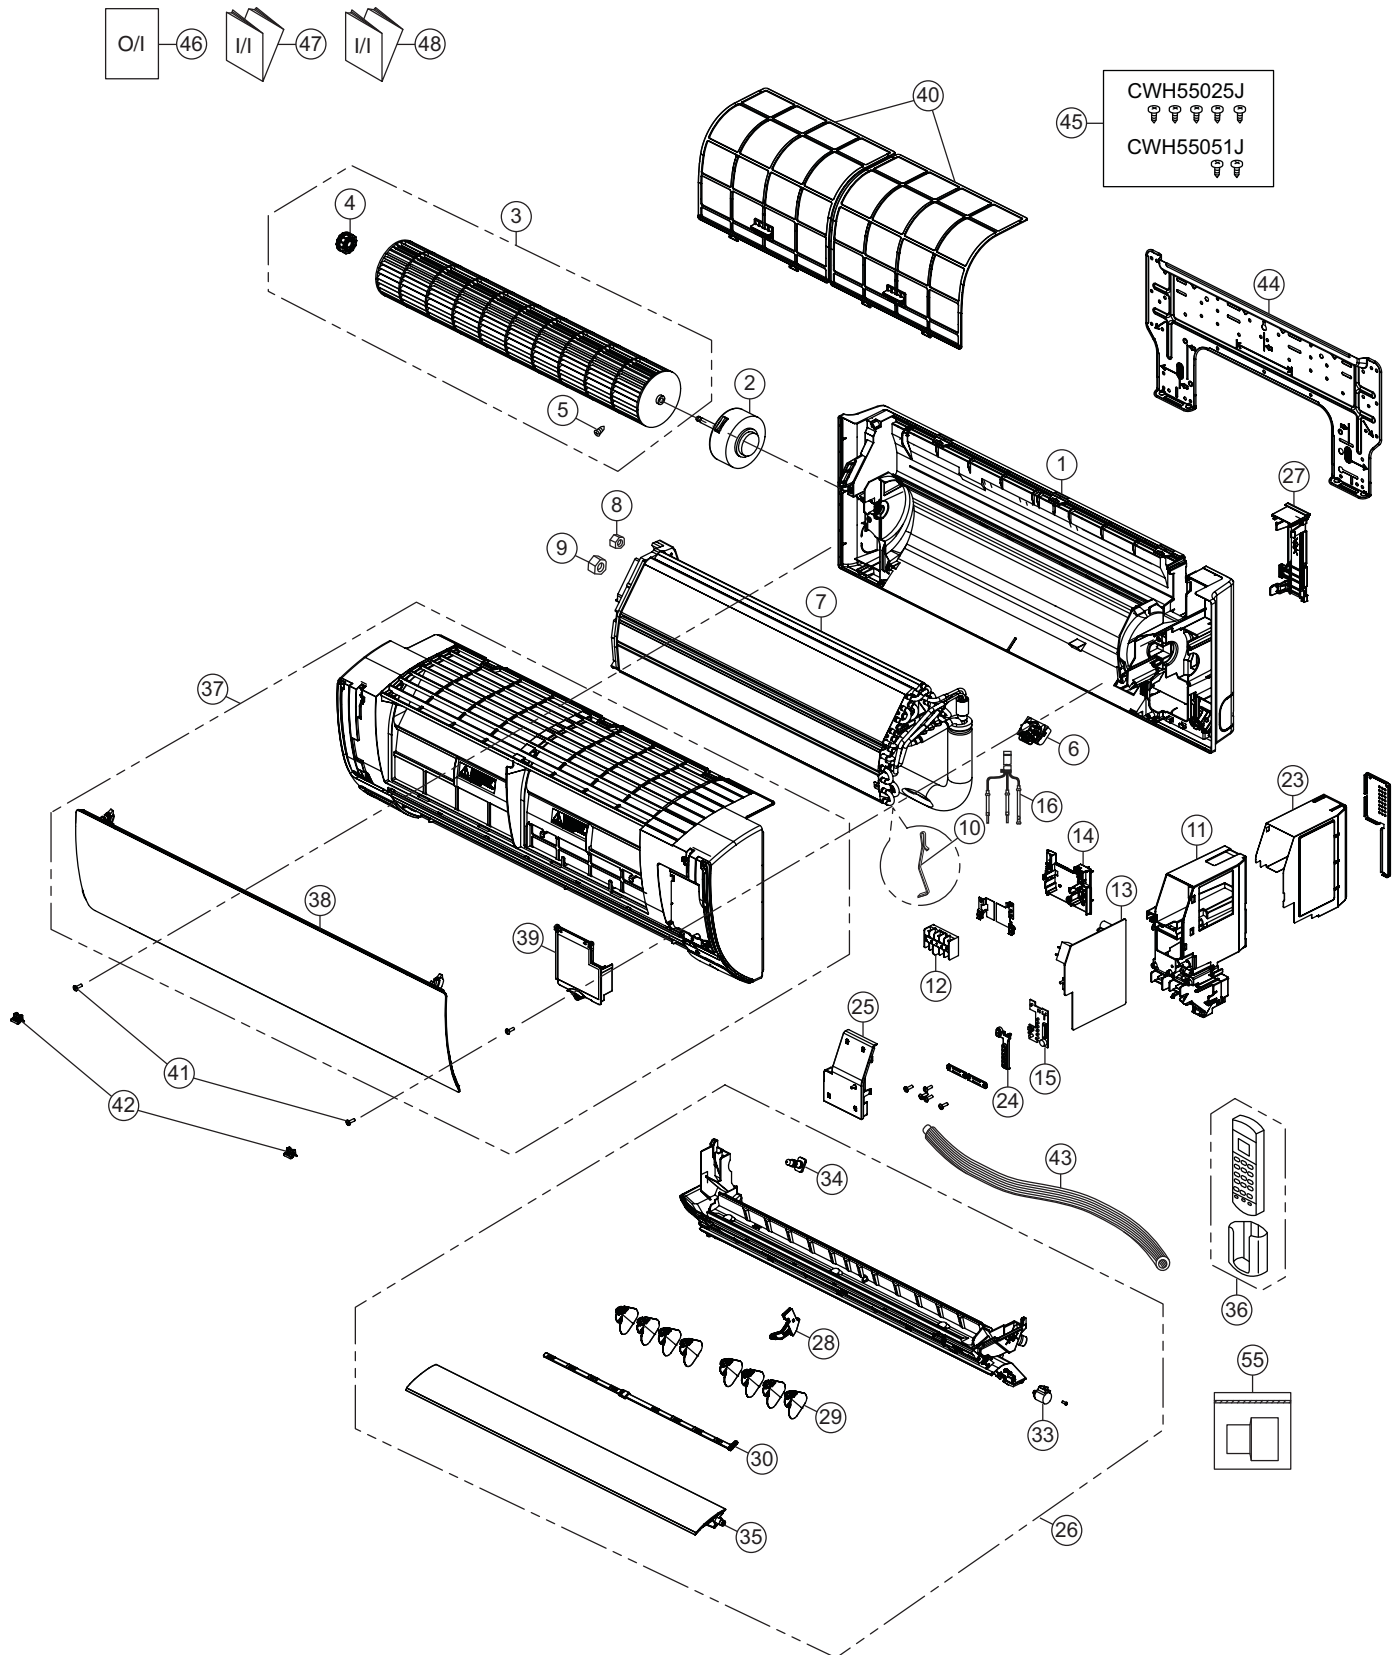

21. Exploded View and Replacement Parts List

21.1 Indoor Unit

21.1.1 CS-RE9SKUA CS-RE12SKUA

Note
The above exploded view is for the purpose of parts disassembly and replacement.
The non-numbered parts are not kept as standard service parts.