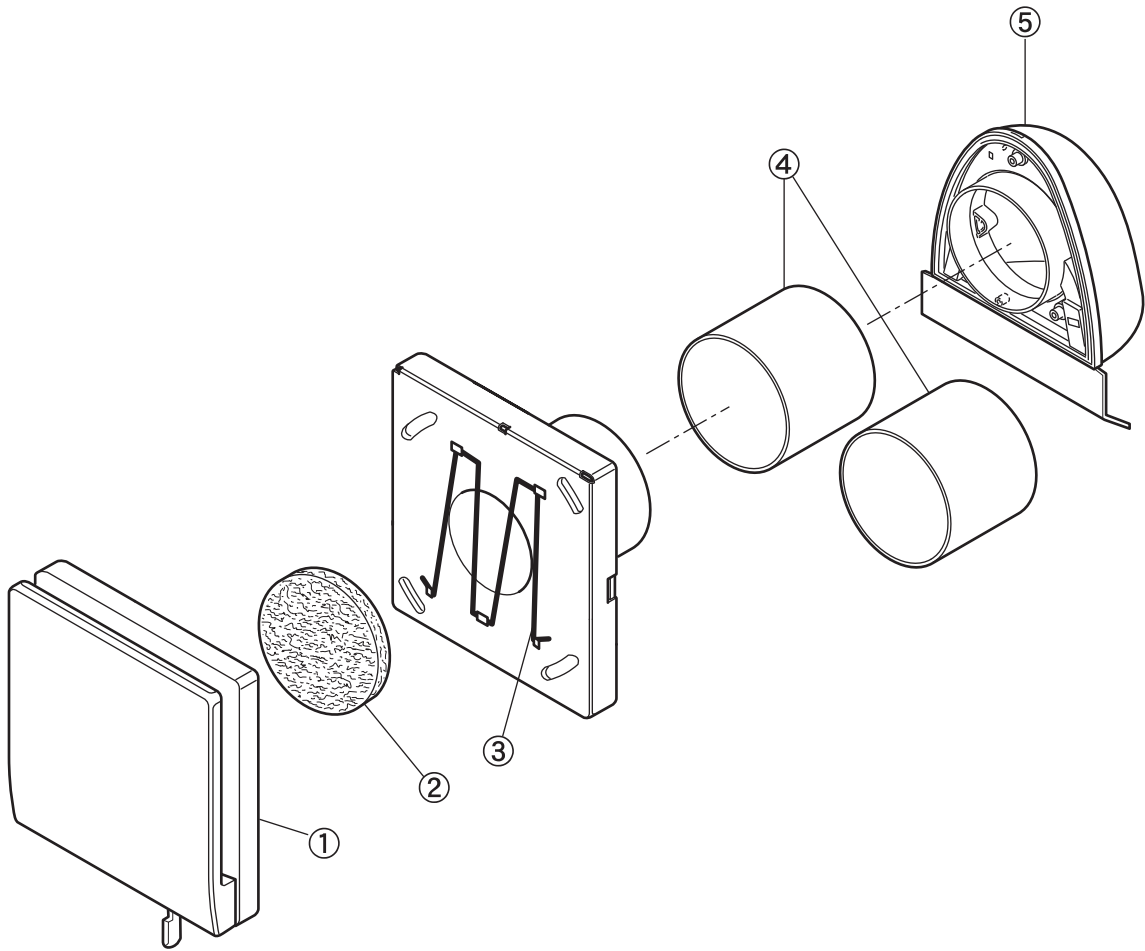

MODEL FY-GKF32S1

PARTS LIST MODEL FV-GKF32S1

Ref.No.	Part No.	Part Name	Qty	Remarks
1	FFV3450133E	Louver Assembly	1	
2	FFV2510013E	Filter	1	
3	FFV2510014E	Filter Hold	1	
4	FFV2150003E	Duct	1	
5	FFV2460006E	Hood Assembly	1	