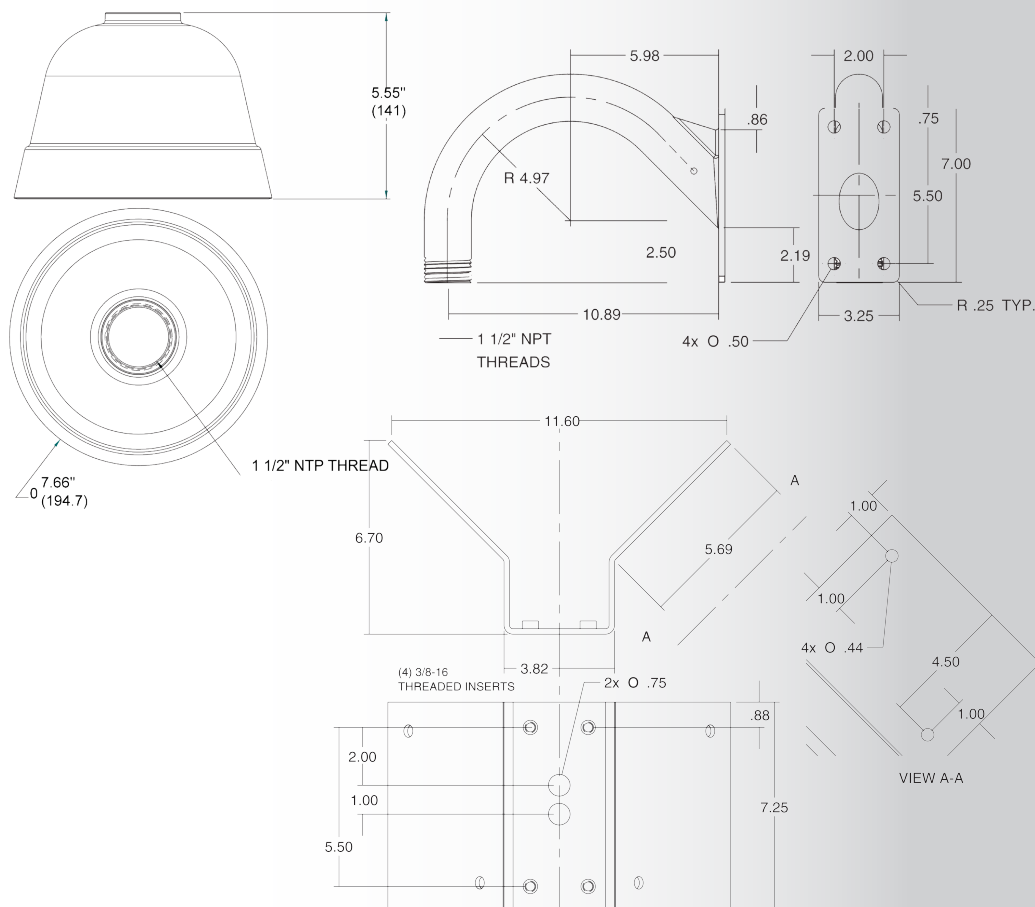

Brackets: Outdoor Vandal Corner Mount

DESCRIPTION

The PCM484S is an outside corner mount bracket assembly for use with the vandal series dome cameras from Panasonic which include models, but not limited to, WV-NW502S, WV-SFV310(A), WVSFV311(A), WVSFV531, WVSFV611L and WVSFV613L, as well as WWSW458 and WVSFV481 360 degree camera models.

The PCM484S provides a clean and attractive installation. See the list below for other viable mounting options available.

OTHER MOUNTING OPTIONS

- PPM484S: Pole Mount Bracket
- PWM484S: Wall Mount Bracket
- PHM484S: Hanging Mount Bracket

SHIPPING

4.54Kg (10lbs)

356mm (14") x 432mm (17") x 432mm (17")

Made for Panasonic Canada Inc.
5770 Ambler Drive Mississauga, Ontario L4W-2T3
Phone: (905) 624-5010 Fax: (905) 238-2350

SECURITY
YOU CAN COUNT ON.

PCM484S

- Outside corner mount bracket for Panasonic vandal series dome cameras
- 1 1/2" NTP thread for easy installation
- All aluminum construction for durability
- Indoor or outdoor use

DIMENSIONAL DRAWINGS