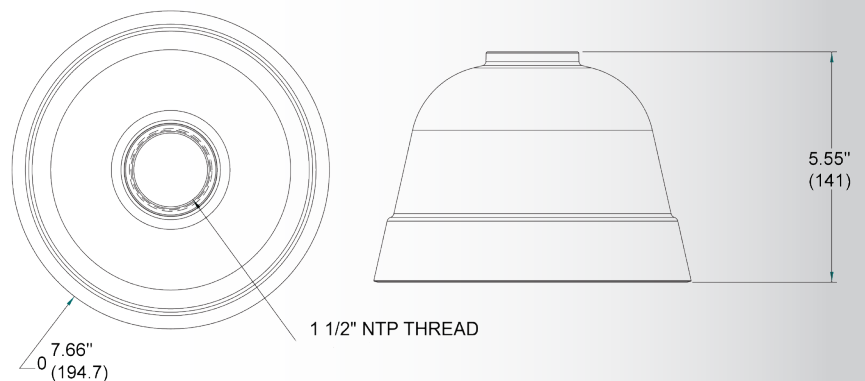

PCM484S: Corner Mount Bracket

PWM484S: Wall Mount Bracket

PPM484S: Pole Mount Bracket

SHIPPING

2.72Kg (6lbs)

305mm (12") x 407mm (16") x 229mm (9")

Made for Panasonic Canada Inc.
5770 Ambler Drive Mississauga, Ontario L4W-2T3
Phone: (905) 624-5010 Fax: (905) 238-2362

SECURITY
YOU CAN COUNT ON.

PHM484S

- Hanging mount bracket for Panasonic vandal series dome cameras
- 1 1/2" NTP thread for easy installation. Pipe extension not included
- All aluminum construction for durability
- Indoor or outdoor use

DIMENSIONAL DRAWINGS

Panasonic ideas for life

www.panasonic.ca