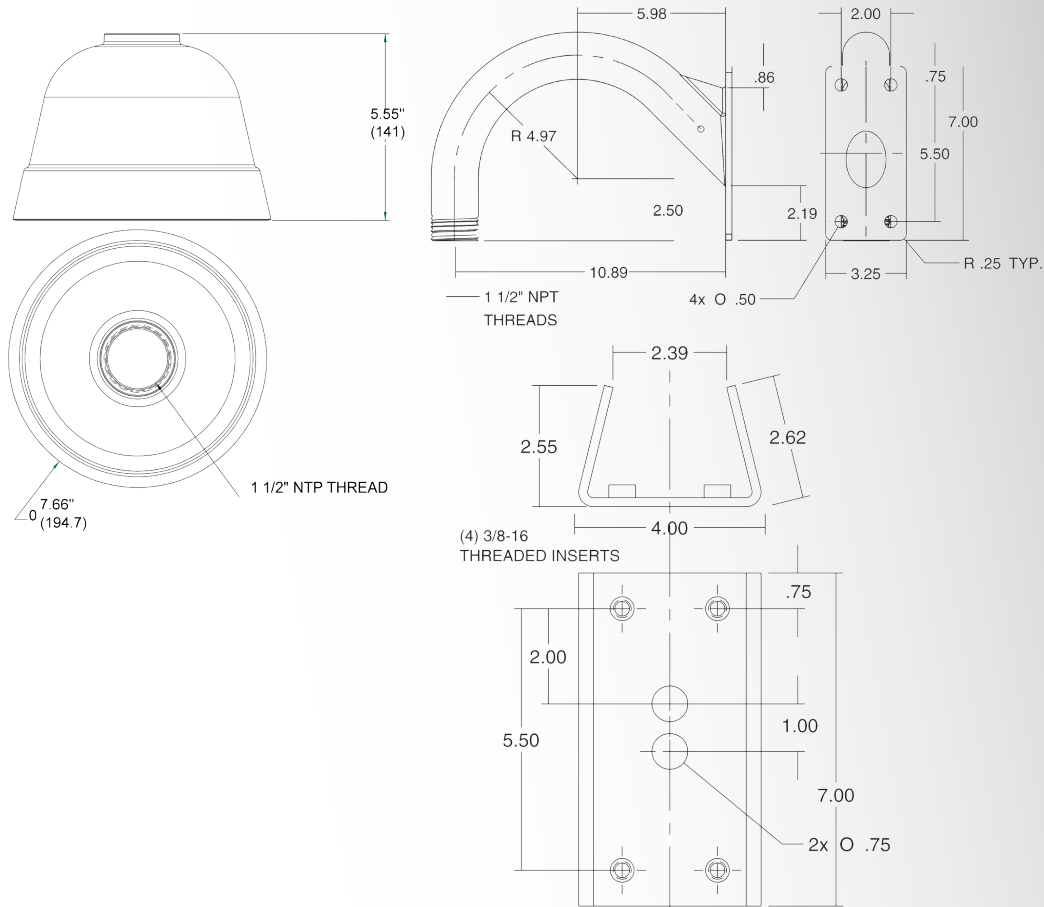

Brackets: Outdoor Vandal Pole Mount

DESCRIPTION

The PPM484S is a Pole mount bracket assembly for use with the vandal series dome cameras from Panasonic which include models, but not limited to, WV-NW502S, WV-SFV310(A), WVSFV311(A), WVSFV531, WVSFV611L and WVSFV613L, as well as WWSW458 and WVSFV481 360 degree camera models.

See the list below for other viable mounting options available.

OTHER MOUNTING OPTIONS

- PCM484S: Corner Mount Bracket
- PWM484S: Wall Mount Bracket
- PHM484S: Hanging Mount Bracket

SHIPPING

3.63 kg (8lbs.)

457mm (18") x 356mm (14") x 356mm (14")

Made for Panasonic Canada Inc.
5770 Ambler Drive Mississauga, Ontario L4W 2T3
Phone: (905) 624-5010 Fax: (905) 238-2350

SECURITY
YOU CAN COUNT ON.

PPM484S

- Pole mount bracket assembly
- Straps not included
- All aluminum construction for durability

DIMENSIONAL DRAWINGS

Panasonic ideas for life

www.panasonic.ca