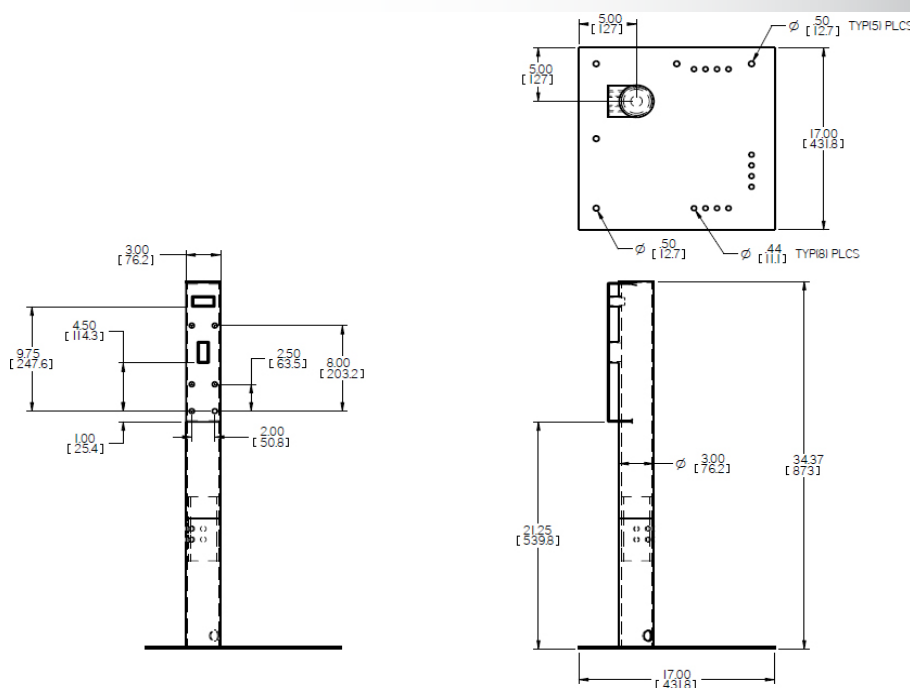

Brackets

Rooftop Parapet Mount Bracket

DESCRIPTION

The PSRCW2000 heavy duty mount is designed for either parapet or flat roof applications, allowing the camera to be raised above the roof line. Service can be accomplished by rotating the unit in over the roof. Compatible with PWM20G gooseneck wall mount bracket.

PSRCW2000

FEATURES

- Raises camera above roof line, rotates in for servicing camera
- Heavy-gauge steel for maximum stability
- Durable powder coat finish
- 150 lb load rating

SHIPPING

PSRCW2000: 21.4Kg (47lbs) 533mm x533mm x 356mm (21" x 21" x 14")

DIMENSIONAL DRAWING

Made for Panasonic Canada Inc.
5770 Ambler Drive Mississauga, Ontario L4W 2T3
Phone: (905) 624-5010 Fax: (905) 238-2350

SECURITY
YOU CAN COUNT ON.

Panasonic ideas for life
www.panasonic.ca