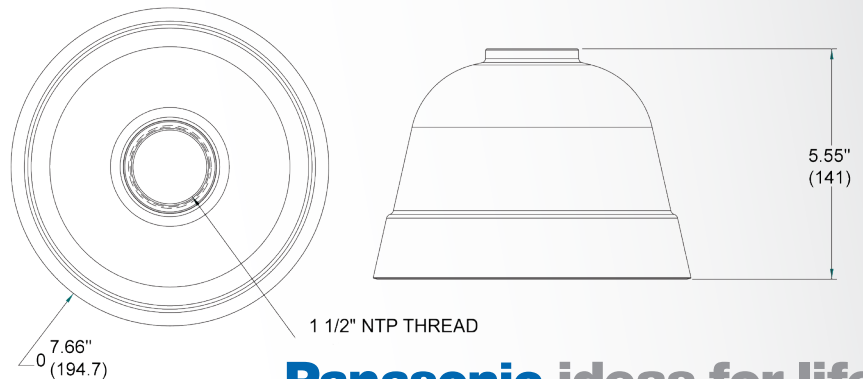

SHIPPING

3.18 kg (7lbs.)
457.2mm (18") x 356mm (14") x 356mm (14")

Made for Panasonic Canada Inc.
5770 Ambler Drive Mississauga, Ontario L4W 2T3
Phone: (905) 624-5010 Fax: (905) 238-2360

SECURITY
YOU CAN COUNT ON.

PWM484S

- Wall mount bracket for Panasonic IP66 rated vandal dome cameras.
- 1½ NPT thread for easy wall/pendant mounting.
- All aluminum construction for durability.
- Indoor and outdoor use.

DIMENSIONAL DRAWINGS