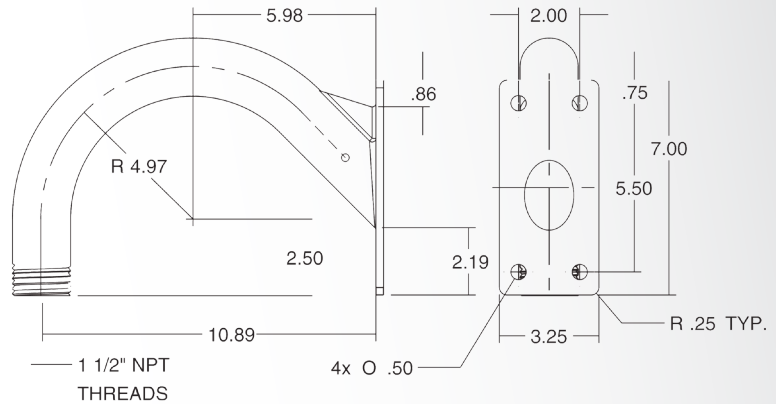

SHIPPING

3.18 kg (7lbs.)
457.2mm (18") x 356mm (14") x 356mm (14")

Made for Panasonic Canada Inc.
5770 Ambler Drive Mississauga, Ontario L4W 2T3
Phone: (905) 624-5010 Fax: (905) 238-2360

SECURITY
YOU CAN COUNT ON.

PWM484S

- Wall mount bracket for Panasonic IP66 rated vandal dome cameras.
- 1½ NPT thread for easy wall/pendant mounting.
- All aluminum construction for durability.
- Indoor and outdoor use.

DIMENSIONAL DRAWINGS