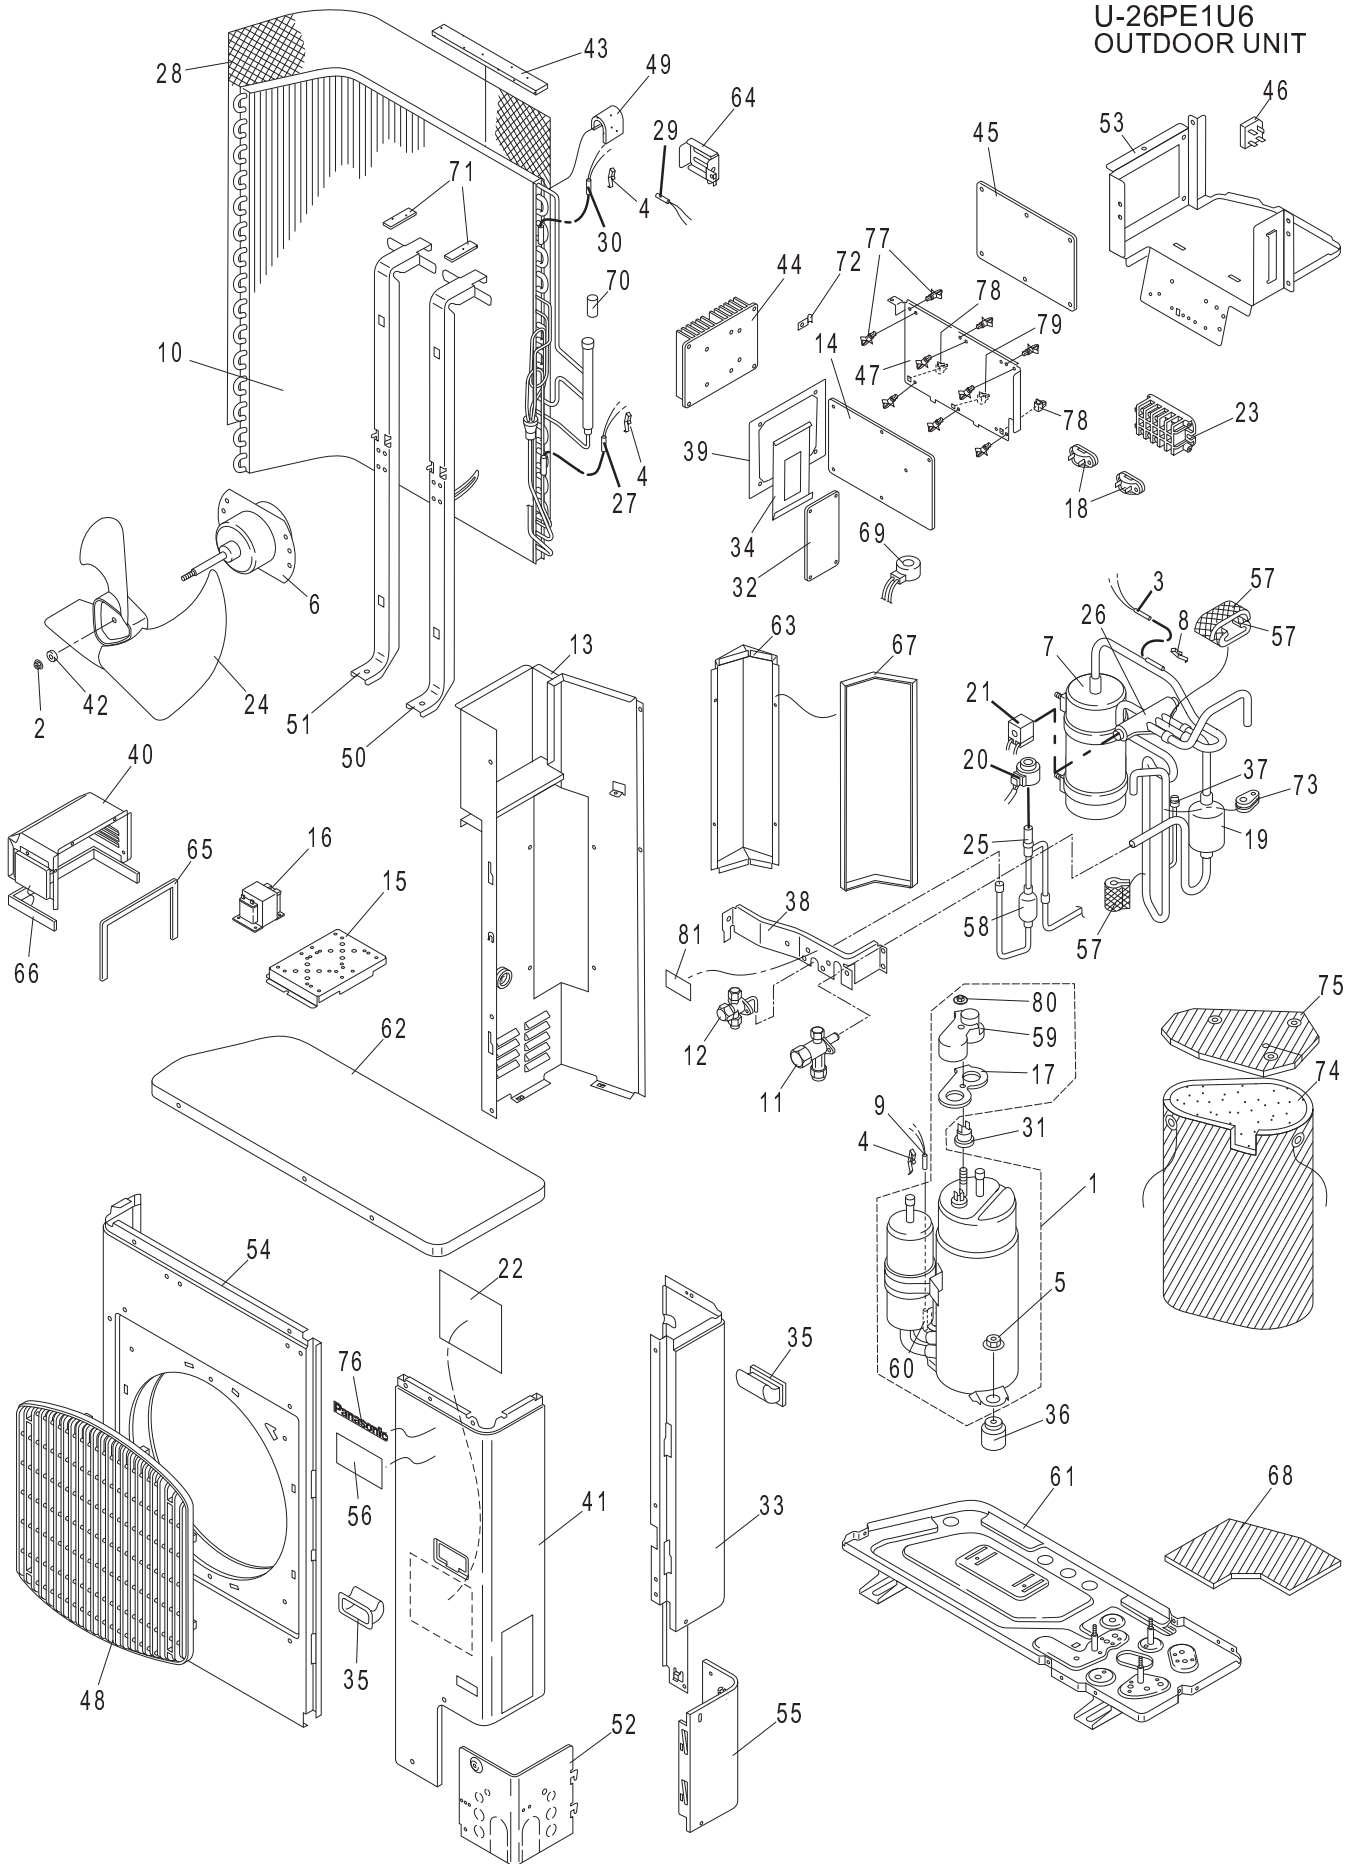

U-26PE1U6
OUTDOOR UNIT

ATTENTION!

To ensure correct parts supply, please let us know the following,

Part No. when you make service parts order:

1.Part No. 2.Description 3.Q'ty 4.Volts-Hz-Ph 5.Product Mode No.

U-26PE1U6
OUTDOOR UNIT

KeyNo.	Part No.	Description	Model Number	Q'ty	Reference No.
* 1	CV 6231843171	Compressor Ass'y(INV)	C-7RVN153H0U	1	8540452530000
2	CV 6380126705	Domed Cap Nuts		1	3927506010
* 3	CV 6231811897	Thermistor(TS)	DTN-C532G3H-TKS2	1	1FA4V2E030500
4	CV 6231485876	Mounting Thermostat		3	8522530322401
5	CV 6230296497	Nut Special Ass'y		3	8510239510201
* 6	CV 6231915717	Fan Motor	DAJ12-95B61A-CR	1	1FA4M4A012000
7	CV 6233189840	Accumulator Ass'y		1	8540451750200
8	CV 6231696487	Mounting Thermostat		1	8522530324801
* 9	CV 6231664141	Thermistor(TD)	DTNC583G3UTKS236	1	1FA4V2E012000
* 10	CV 6231811972	Heat Exch Ass'y		1	8540412448500
11	CV 6231811965	Valve Ass'y 5/8 in.		1	8540450628500
12	CV 6231811958	Valve Ass'y 3/8 in.		1	8540450432300
13	CV 6231915755	Partition Plate Ass'y		1	85402516321H2
* 14	CV 6231921909	Controller Ass'y	CR-CH4872R	1	8549953605286
15	CV 6231811927	Mounting Plate		1	8542236196301
* 16	CV 6231811910	Reactor	R902C2-TB	1	1FA4L5C012000
17	CV 6260401007	Gasket Terminal		1	8012530314200
18	CV 6231407595	Clip Wire		2	8522530416700
19	CV 6231849555	Muffler		1	8542451912800
* 20	CV 6231715874	Magnetic Coil(MOV)	UKV-U013E	1	1FA4L8A019700
* 21	CV 6231915779	Magnetic Coil Ass'y(20S)	STF-01AQ503UA1	1	8FA0525117600
22	CV 6231915762	Elec. Wiring Diagram		1	8FA2525771700
* 23	CV 6233027265	Terminal Base	HP-T3041-E2C6-L2	1	1FA4J3A030000
24	CV 6231736893	Propeller Fan Ass'y		1	8542253910610
* 25	CV 6231704267	Solenoid Control Valve	UKV-18D13	1	8542454815000
* 26	CV 6231915809	Reversing Valve	STF-02U2G	1	8542450819000
* 27	CV 6231664660	Thermistor(C1)	DTNC532G3HTKS232	1	1FA4V2E012100
28	CV 6231812047	Guard		1	8542111327500
* 29	CV 6231664233	Thermistor(TO)	DTNC532G3HTKS238	1	1FA4V2E011600
* 30	CV 6231812030	Thermistor(C2)	PB2M-41E-S1	1	1FA4V2E030300
* 31	CV 6231915793	Thermostat(OLR)	CS-7L110	1	4233960062
* 32	CV 6231921916	P.C.B. Ass'y	HIC-CH2672R	1	8549953605288
33	CV 6231915854	Rear Panel		1	85421103366H2
34	CV 6231915847	Sheet		1	1FA4G1A008900
35	CV 6231812115	Knob		2	85421311131H1
36	CV 6231056106	Cushion Rubber		3	8512239015600
* 37	CV 6231915830	Switch Ass'y(63PH)	ACB-4UB3002W	1	8FA0525703700
38	CV 6231812092	Support valve		1	8542412932501
39	CV 6231915823	Sheet		1	1FA4G1A008800
40	CV 6231812078	Mounting Plate Ass'y		1	8540232368701

NOTE: Metal and plastic parts will be supplied basically with necessary heat insulation pads or packing. Each key number with an asterisk (*) means the recommended service parts.