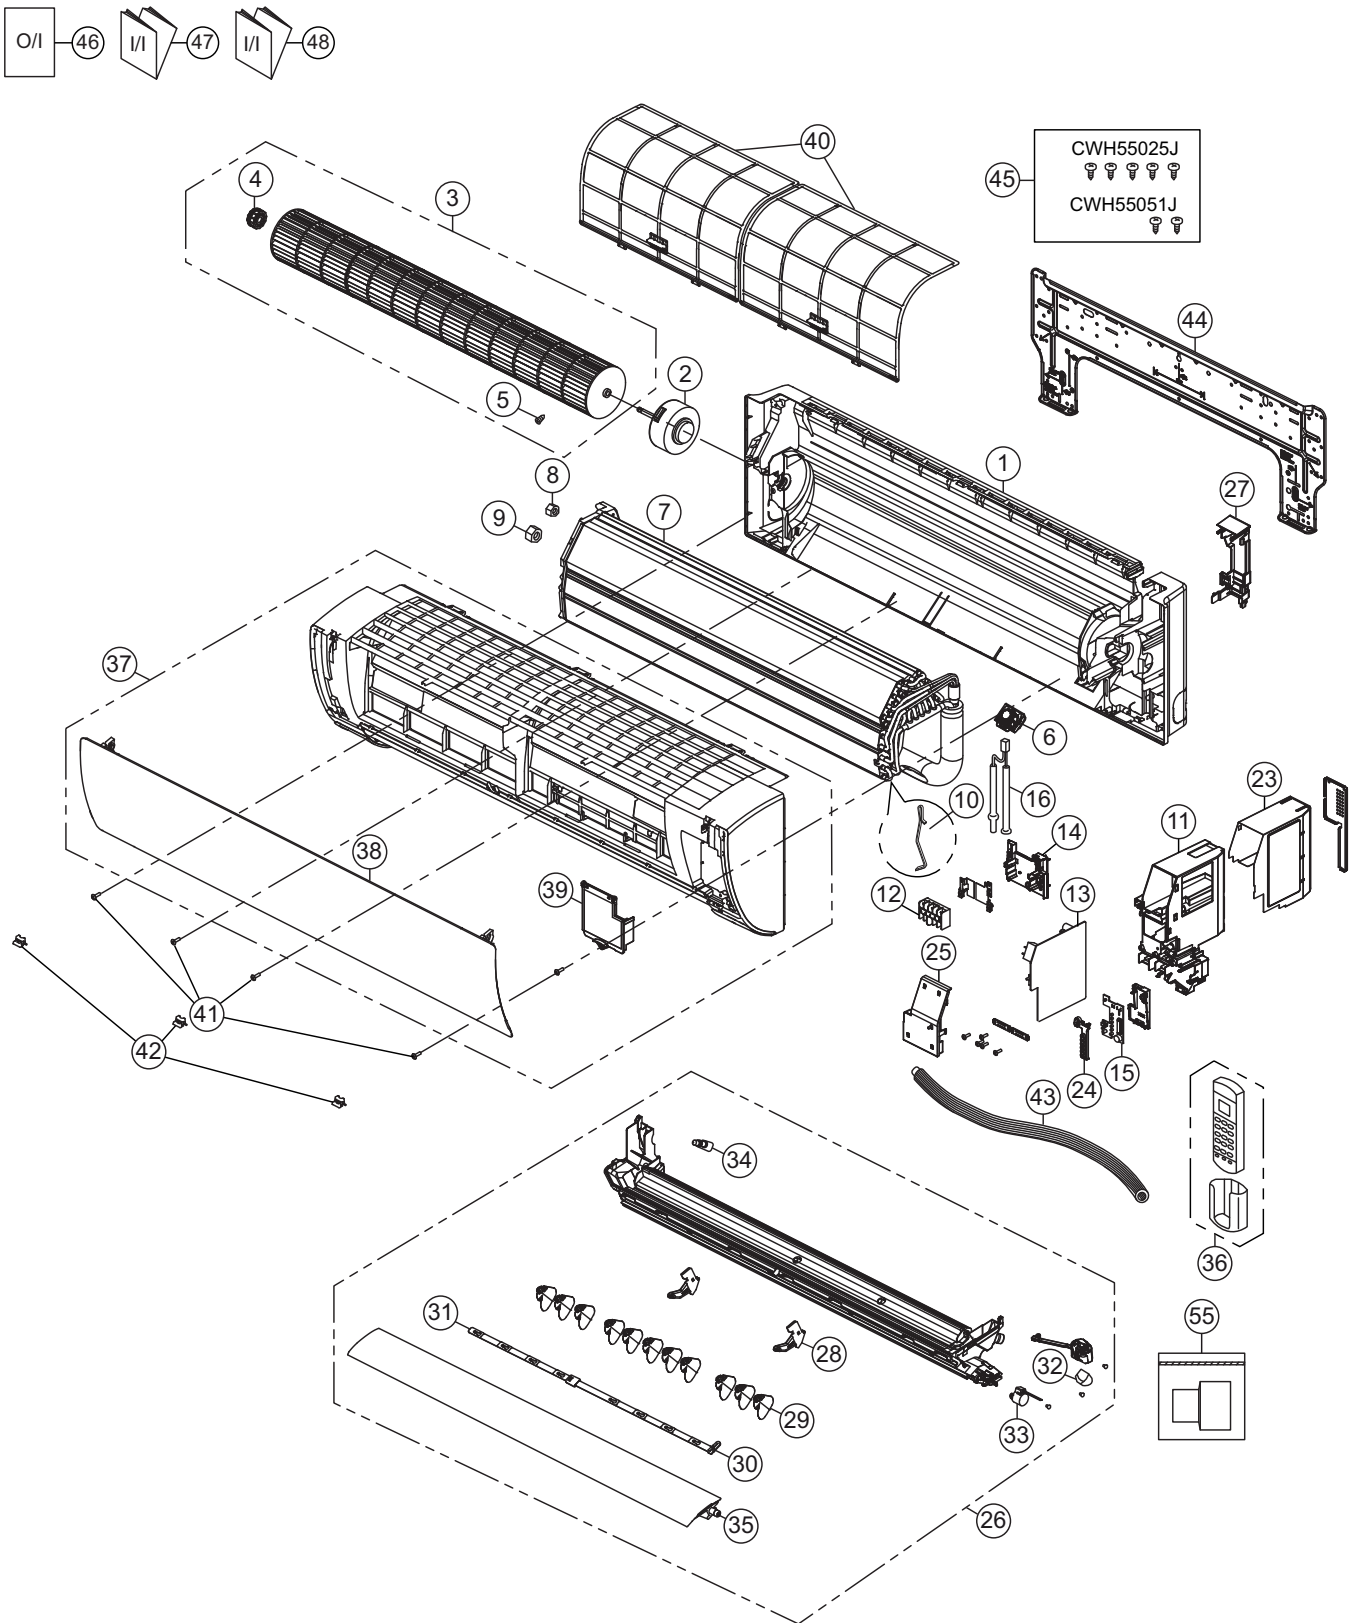

21.1.2 CS-RE18SKUA CS-RE24SKUA

Note
 The above exploded view is for the purpose of parts disassembly and replacement.
 The non-numbered parts are not kept as standard service parts.

SAFETY	REF. NO.	PART NAME & DESCRIPTION	QTY.	CS-RE18SKUA	CS-RE24SKUA	REMARK
	1	CHASSIS COMPLETE	1	CWD50C1637	←	
	2	FAN MOTOR	1	L6CBYYYYL0056	←	O
	3	CROSS - FLOW FAN COMPLETE	1	CWH02C1077	←	
	4	BEARING ASSY	1	CWH64K1010	←	O
	5	SCREW - CROSS - FLOW FAN	1	CWH551146	←	
	6	PARTICULAR PIECE	1	CWD933067	←	
	7	EVAPORATOR	1	ACXB30C01100	CWB30C3967	
	8	FLARE NUT (LIQUID)	1	CWT251048	←	
	9	FLARE NUT (GAS)	1	CWT251032	CWT251033	
	10	CLIP FOR SENSOR	1	CWH32142	←	
	11	CONTROL BOARD CASING	1	CWH102605A	←	
	12	TERMINAL BOARD COMPLETE	1	CWA28C2357	←	O
	13	ELECTRONIC CONTROLLER - MAIN	1	ACXA73C0445	ACXA73C0446	O
	14	PARTICULAR PIECE - TERMINAL	1	CWD933137A	←	
	15	ELECTRONIC CO. (INDICATOR & RECEIVER)	1	ACXA73-02450	←	O
	16	SENSOR COMPLETE	1	CWA50C3228	←	O
	23	CONTROL BOARD TOP COVER	1	ACXH13-00240	←	
	24	INDICATOR HOLDER	1	CWD933406	←	
	25	CONTROL BOARD FRONT COVER CO.	1	CWH13C1333	←	
	26	DISCHARGE GRILLE COMPLETE	1	CWE20C3496	←	
	27	BACK COVER CHASSIS	1	CWD933031B	←	
	28	FULCRUM	2	CWH621138	←	
	29	VERTICAL VANE	11	CWE241374	←	
	30	CONNECTING BAR (R)	1	CWE261257	←	
	31	CONNECTING BAR (L)	1	CWE261258	←	
	32	AIR SWING MOTOR ASS'Y (VERTICAL VANE)	1	CWA98K1024	←	O
	33	AIR SWING MOTOR (BIG H. VANE)	1	CWA981241	←	O
	34	CAP - DRAIN TRAY	1	CWH521259	←	
	35	HORIZONTAL VANE CO.(BIG)	1	CWE24C1392	←	
	36	REMOTE CONTROL COMPLETE	1	ACXA75C00310	←	O
	37	FRONT GRILLE COMPLETE	1	ACXE10C00720	←	O
	38	INTAKE GRILLE COMPLETE	1	CWE22C1888	←	
	39	GRILLE DOOR COMPLETE	1	CWE14C1131	←	
	40	AIR FILTER	2	CWD001283	←	O
	41	SCREW - FRONT GRILLE	3	XTT4+16CFJ	←	
	42	CAP - FRONT GRILLE	3	CWH521227	←	
	43	DRAIN HOSE	1	CWH851173	←	
	44	INSTALLATION PLATE	1	CWH361098	←	
	45	BAG COMPLETE - INSTALLATION SCREW	1	CWH82C1705	←	
	46	OPERATING INSTRUCTION	1	ACXF55-00760	←	
	47	INSTALLATION INSTRUCTION	1	ACXF60-01100	←	
	48	INSTALLATION INSTRUCTION	1	ACXF60-01110	←	
	55	BAG COMPLETE (TUBE CONNECTOR)	1	CWH82C2030	←	