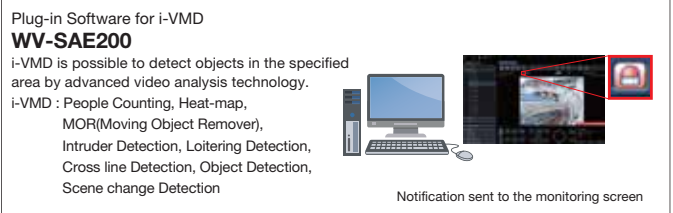

Optional Accessories

Trademarks and registered trademarks

- iPad and iPhone are trademarks of Apple Inc., registered in the U.S. and other countries.
- Android is a trademark of Google Inc.
- ONVIF and the ONVIF logo are trademarks or registered trademarks of ONVIF Inc.
- All other trademarks identified herein are the property of their respective owners.

Important

- Safety Precaution : Carefully read the Important Information, Installation Guide and operating instructions before using this product.
- Panasonic cannot be responsible for the performance of the network and/or other manufacturers' products used on the network.

- Masses and dimensions are approximate. • Specifications are subject to change without notice.

business.panasonic.ca
1.877.495.0580

Panasonic