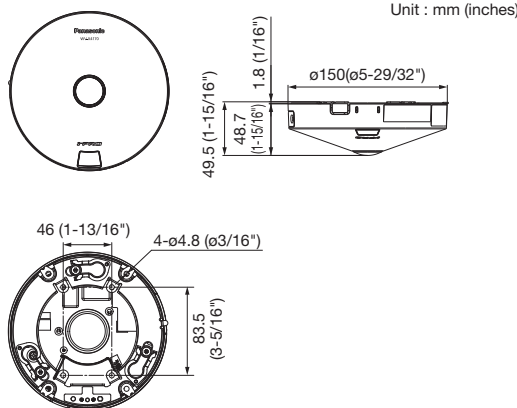

*4 Transmission for 2 streams can be individually set.

Appearance