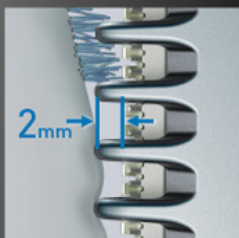

Close – cut to a length of 0.1mm

Safe – rounded attachments for a gentle shave  
in sensitive areas

Trimming length approx. 0.1 mm

**Shaves gently**  
PROTECTIVE, WIDE-EDGED FIXED BLADE

**Attachment for groin**  
SAFE TO USE FOR SENSITIVE AREAS

Attachment for Groin

Doesn't directly touch skin