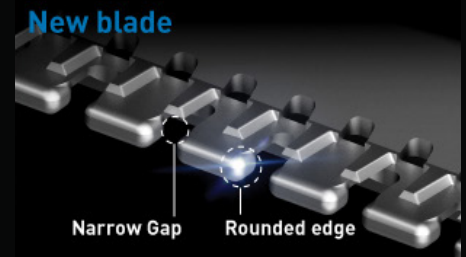

# INTRODUCING THE LATEST ADDITION TO OUR ROOKIE LINEUP MEN'S PERSONAL GROOMER – ERGK60S

**MVP**

**GENTLE, EASY  
BODY TRIMMING**

Gentle – rounded blade for superior protection

Easy – I-shaped design for precise shaving

Close – cut to a length of 0.1mm

Safe – rounded attachments for a gentle shave  
in sensitive areas

Trimming length approx. 0.1 mm

**Shaves gently**  
PROTECTIVE, WIDE-EDGED FIXED BLADE

**Attachment for groin**  
SAFE TO USE FOR SENSITIVE AREAS

Attachment for Groin

Doesn't directly touch skin