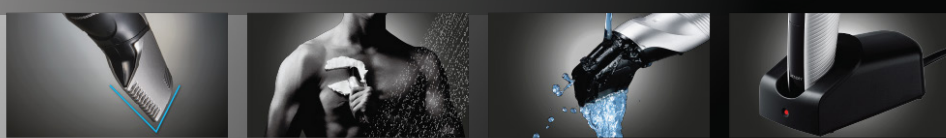

# INTRODUCING THE LATEST ADDITION TO OUR ROOKIE LINEUP MEN'S PERSONAL GROOMER – ERGK60S

**MVP**

**GENTLE, EASY  
BODY TRIMMING**

Gentle – rounded blade for superior protection

Easy – I-shaped design for precise shaving

Close – cut to a length of 0.1mm

Safe – rounded attachments for a gentle shave  
in sensitive areas

Trimming length approx. 0.1 mm

**Shaves gently**  
PROTECTIVE, WIDE-EDGED FIXED BLADE

**Attachment for groin**  
SAFE TO USE FOR SENSITIVE AREAS

Attachment for Groin

Doesn't directly touch skin